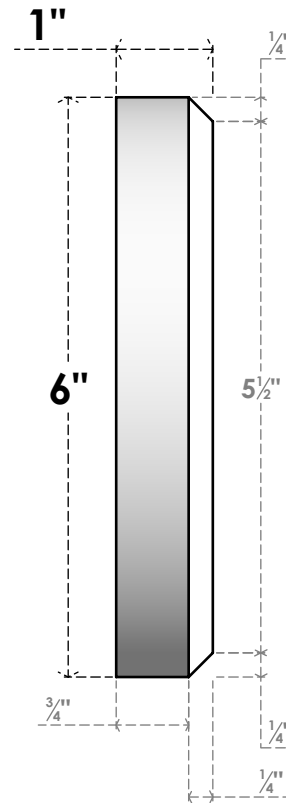

ROSP060X060X100GRY07

6"W X 6"H X 1"P STANDARD GRAYSON STAR ROSETTE WITH BEVELED EDGE, ARCHITECTURAL GRADE PVC

FRONT

SIDE

EKENA MILLWORK
2300 WEST MAIN ST.
CLARKSVILLE, TX 75426
TOLL FREE: 866-607-0453
WWW.EKENAMILLWORK.COM

NOTES

1. INSTALLATION TO BE COMPLETED IN ACCORDANCE WITH MANUFACTURER'S SPECIFICATIONS.
2. DRAWING MAY NOT BE TO SCALE
3. THIS DRAWING IS INTENDED FOR DESIGN AND PLANNING PURPOSES ONLY.
4. ALL INFORMATION CONTAINED HEREIN WAS CURRENT AT THE TIME OF DEVELOPMENT BUT MUST BE REVIEWED AND APPROVED BY THE PRODUCT MANUFACTURER TO BE CONSIDERED ACCURATE.
5. ARCHITECTURAL GRADE PVC PRODUCTS ARE MADE FROM EXPANDED CELLULAR PVC AND COME NATURALLY WHITE BUT MAY BE PAINTED