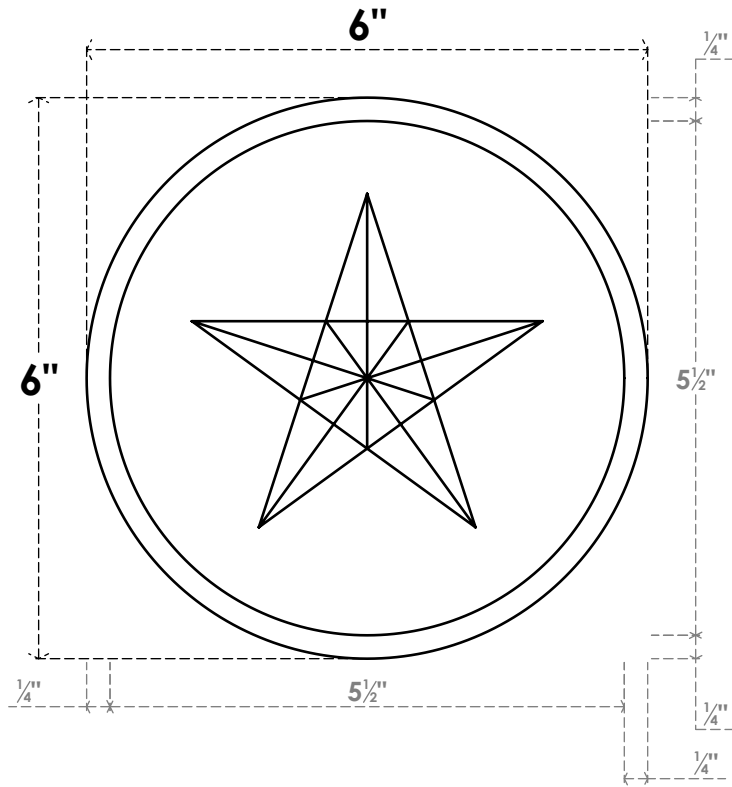

ROSP060X060X100GRY07

6"W X 6"H X 1"P STANDARD GRAYSON STAR ROSETTE WITH BEVELED EDGE, ARCHITECTURAL GRADE PVC

FRONT

SIDE

EKENA MILLWORK
2300 WEST MAIN ST.
CLARKSVILLE, TX 75426
TOLL FREE: 866-607-0453
WWW.EKENAMILLWORK.COM